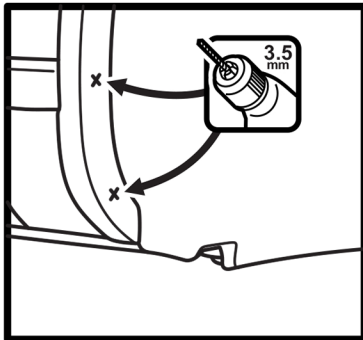

## Installation

4x  - Screw

Art: EXP.NLF.51.31.F13

Set package

Mudflap - 2 pcs.  
Screw  $\varnothing 4.2 \times 16$  - 8 pcs.