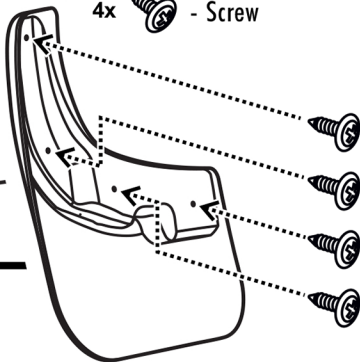

## Installation

4x  - Screw

Art: EXP.NLF.51.31.F13

Set package

Mudflap - 2 pcs.  
Screw  $\varnothing 4.2 \times 16$  - 8 pcs.