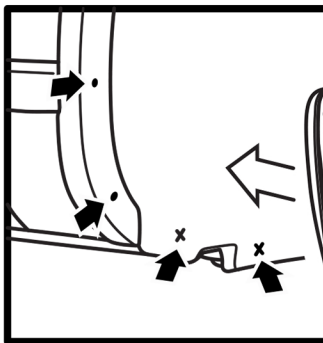

## Installation

4x  - Screw

Art: EXP.NLF.51.31.F13

Set package

Mudflap - 2 pcs.  
Screw  $\varnothing 4.2 \times 16$  - 8 pcs.