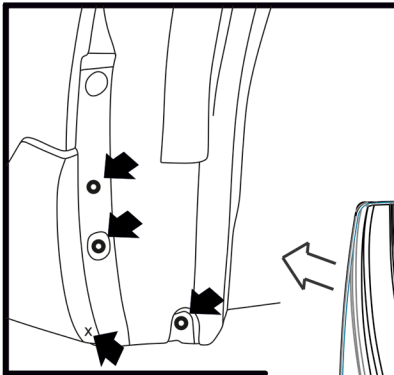

Mudflaps front SUBARU Outback 2015->

Preparation

2x  Original Clip

Installation

1x  Clip 8 x 20

1x  Clip 8 x 21

2x  Screw 4,2 x 16, (black)

Art.: EXP.NLF.46.22.F13

! In the presence of regular mudflaps, use for mounting original bolts in the two upper mounting points.

Set package

Mudflap - 2pcs. Screw 4,2 x 16 (TL-028) - 4 pcs.,
Clip 8 x 21 (TL-031) - 2 pcs.
Clip 8 x 20 (TL-006) - 2 pcs.