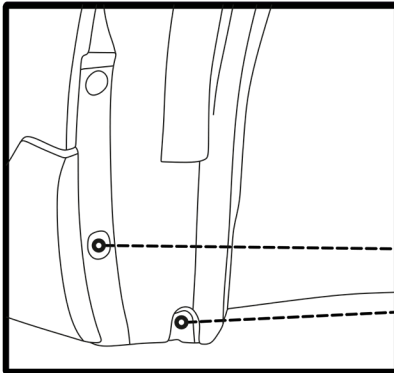

Mudflaps front SUBARU Outback 2015->

Preparation

2x  Original Clip

Installation

1x  Clip 8 x 20

1x  Clip 8 x 21

2x  Screw 4,2 x 16, (black)

Art.: EXP.NLF.46.22.F13

! In the presence of regular mudflaps, use for mounting original bolts in the two upper mounting points.

Set package

Mudflap - 2pcs. Screw 4,2 x 16 (TL-028) - 4 pcs.,
Clip 8 x 21 (TL-031) - 2 pcs.
Clip 8 x 20 (TL-006) - 2 pcs.