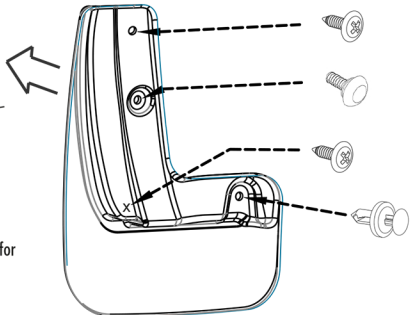

Mudflaps front SUBARU Outback 2015->

Preparation

2x  Original Clip

Installation

1x  Clip 8 x 20

1x  Clip 8 x 21

2x  Screw 4,2 x 16, (black)

Art.: EXP.NLF.46.22.F13

! In the presence of regular mudflaps, use for mounting original bolts in the two upper mounting points.

Set package

Mudflap - 2pcs. Screw 4,2 x 16 (TL-028) - 4 pcs.,
Clip 8 x 21 (TL-031) - 2 pcs.
Clip 8 x 20 (TL-006) - 2 pcs.