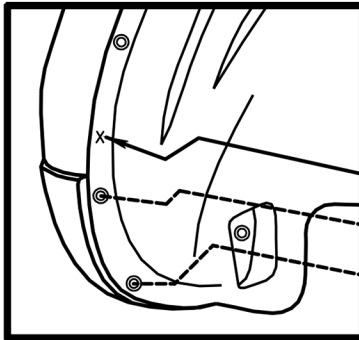

Mudflaps rear Skoda Yeti Outdoor, 2014->

Preparation

2x  - original screw

Installation

2x  - original screw

1x  - plastic rivet $\varnothing 6,5 \times 18$ mm

1x  - screw $\varnothing 4,2 \times 16$ mm

Art.: EXP.NLF.45.17.E13

Set package

Mudflap - 2pcs. Plastic rivet $\varnothing 6,5 \times 18$ mm - 2 pcs.
Screw $\varnothing 4,2 \times 16$ mm - 2 pcs.