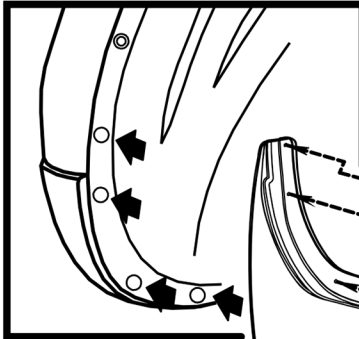

Mudflaps rear Skoda Yeti Outdoor, 2014->

Preparation

2x  - original screw

Installation

2x  - original screw

1x  - plastic rivet $\varnothing 6,5 \times 18$ mm

1x  - screw $\varnothing 4,2 \times 16$ mm

Art.: EXP.NLF.45.17.E13

Set package

Mudflap - 2pcs. Plastic rivet $\varnothing 6,5 \times 18$ mm - 2 pcs.
Screw $\varnothing 4,2 \times 16$ mm - 2 pcs.