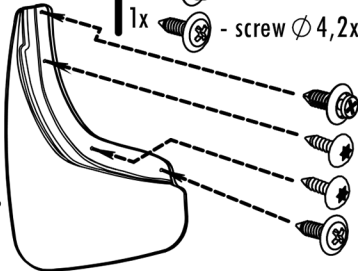

Mudflaps rear Skoda Yeti Outdoor, 2014->

Preparation

2x  - original screw

Installation

2x  - original screw

1x  - plastic rivet $\varnothing 6,5 \times 18$ mm

1x  - screw $\varnothing 4,2 \times 16$ mm

Art.: EXP.NLF.45.17.E13

Set package

Mudflap - 2pcs. Plastic rivet $\varnothing 6,5 \times 18$ mm - 2 pcs.
Screw $\varnothing 4,2 \times 16$ mm - 2 pcs.