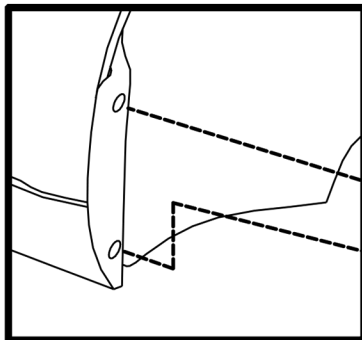

Mudflaps front SKODA OCTAVIA 2013->

Preparation

2x  original screw

Installation

2x  original screw

1x  screw \varnothing 4.2x16 mm

Art.: EXP.NLF.46.16.F10

Set package