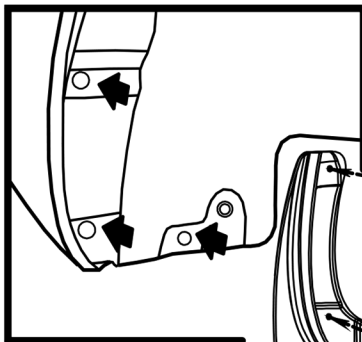

Mudflaps rear Skoda Rapid, 2014->

Preparation

- 2x  - original screw
- 1x  - original plastic rivet

Installation

- 2x  - original screw
- 1x  - plastic rivet $\varnothing 6,5 \times 18 \text{mm}$

Art.: EXP.NLF.45.15.E10