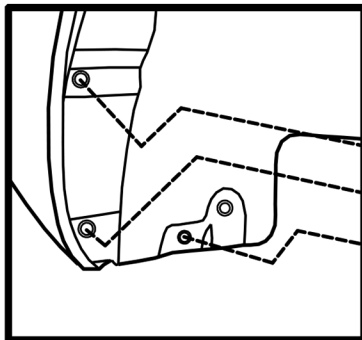

Mudflaps rear Skoda Rapid, 2014->

Preparation

- 2x  - original screw
- 1x  - original plastic rivet

Installation

- 2x  - original screw
- 1x  - plastic rivet $\varnothing 6,5 \times 18 \text{mm}$

Art.: EXP.NLF.45.15.E10

Set package

Mudflap - 2 pcs Plastic rivet $\varnothing 6,5 \times 18 \text{ mm}$ - 2pcs.