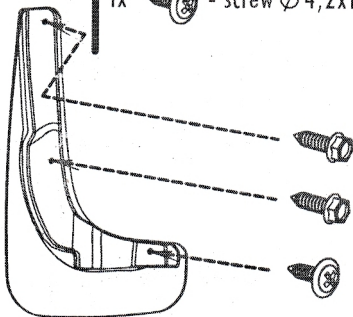

Mudflaps front Skoda Yeti, 2014

Preparation

2x  - original screw

Installation

2x  - original screw

1x  - screw $\varnothing 4,2 \times 18$ mm

Apt.:EXP.NLF.45.10.F13

Set package

Mudflap - 2 pcs Screw $\varnothing 4,2 \times 18$ mm - 2 pcs.