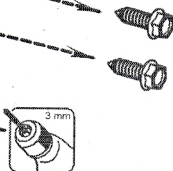

Mudflaps front Skoda Yeti, 2014

Preparation

2x  - original screw

Installation

2x  - original screw

1x  - screw $\varnothing 4,2 \times 18$ mm

Apt.:EXP.NLF.45.10.F13

Set package

Mudflap - 2 pcs Screw $\varnothing 4,2 \times 18$ mm - 2 pcs.