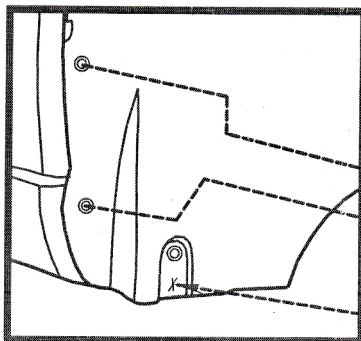

Mudflaps front Skoda Yeti, 2014

Preparation

2x  - original screw

Installation

2x  - original screw

1x  - screw $\varnothing 4,2 \times 18$ mm

Apt.:EXP.NLF.45.10.F13

Set package

Mudflap - 2 pcs Screw $\varnothing 4,2 \times 18$ mm - 2 pcs.