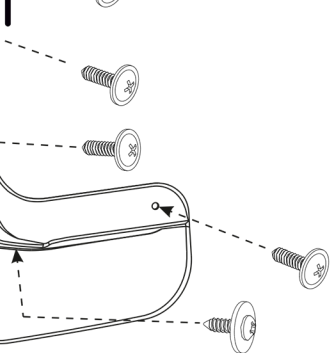

Mudflaps rear

RENAULT Duster, 2018->
with overfenders

Preparation

1x  - original screw

Installation

1x  - original screw

3x  - screw $\varnothing 4,8 \times 14 \text{ mm}$

Art.: EXP.NLF.41.45.E13

Set package

Mudflap - 2 pcs.

Screw $\varnothing 4,8 \times 14 \text{ mm}$ - 6pcs.