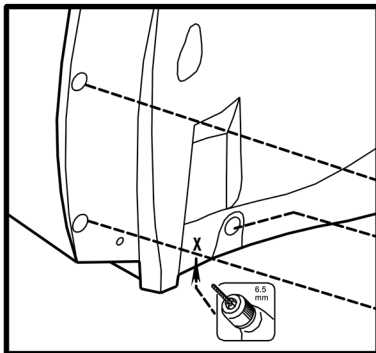

Mudflaps front RENAULT LOGAN 2014->

Preparation

- 2x  Original screw
 - 1x  Original plastic rivet
- 

Installation

- 2x  Original screw
- 1x  Original plastic rivet
- 2x  Plastic rivet Ø 6 mm

Art.: EXP.NLF.41.32.F10

Set package

Mudflap - 2 pcs Plastic rivet Ø 6 mm - 4 pcs.