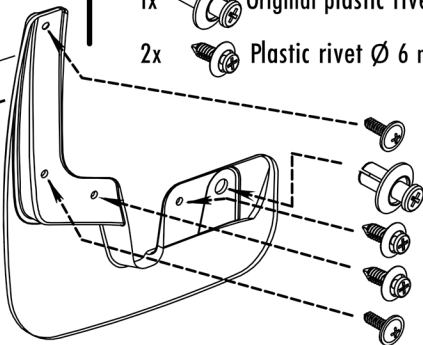

Mudflaps front RENAULT LOGAN 2014->

Preparation

- 2x  Original screw
 - 1x  Original plastic rivet
- 

Installation

- 2x  Original screw
- 1x  Original plastic rivet
- 2x  Plastic rivet Ø 6 mm

Art.: EXP.NLF.41.32.F10

Set package

Mudflap - 2 pcs Plastic rivet Ø 6 mm - 4 pcs.