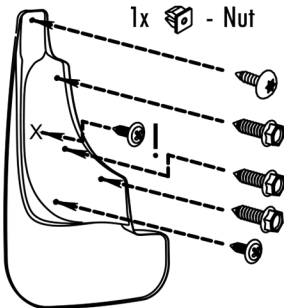

Mudflaps front RENAULT Duster, 2011->

Preparation

- 1x  - Original screw
- 3x  - Original screw

Installation

- 1x  - Original screw
- 3x  - Original screw
- 2x  - Screw $\varnothing 4,2 \times 16 \text{mm}$
- 1x  - Nut

Art.: EXP.NLF.41.29.F13

! Optionally for better fit fasten by screw in specified point.

* In the absence of a locker to use the nut and screw from the kit

Set package

Mudflap - 2pcs. Nut - 2pcs.
Screw $\varnothing 4,2 \times 16 \text{mm}$ - 6pcs.