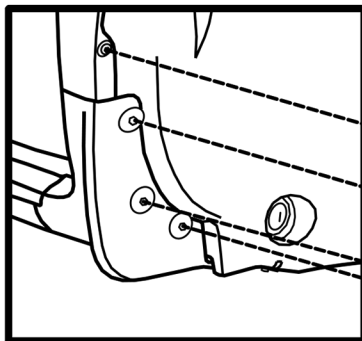

Mudflaps front RENAULT Duster, 2011->

Preparation

- 1x  - Original screw
- 3x  - Original screw

Installation

- 1x  - Original screw
- 3x  - Original screw
- 2x  - Screw $\varnothing 4,2 \times 16 \text{mm}$
- 1x  - Nut

Art.: EXP.NLF.41.29.F13

! Optionally for better fit fasten by screw in specified point.

* In the absence of a locker to use the nut and screw from the kit

Set package

Mudflap - 2pcs. Nut - 2pcs.
Screw $\varnothing 4,2 \times 16 \text{mm}$ - 6pcs.