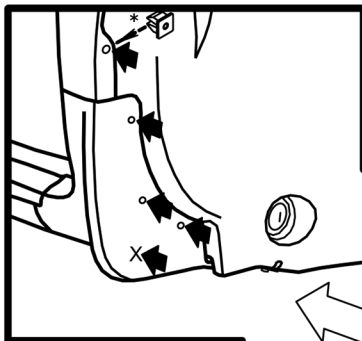

Mudflaps front RENAULT Duster, 2011->

Preparation

- 1x  - Original screw
- 3x  - Original screw

Installation

- 1x  - Original screw
- 3x  - Original screw
- 2x  - Screw $\varnothing 4,2 \times 16 \text{mm}$
- 1x  - Nut

Art.: EXP.NLF.41.29.F13

! Optionally for better fit fasten by screw in specified point.

* In the absence of a locker to use the nut and screw from the kit

Set package

Mudflap - 2pcs. Nut - 2pcs.
Screw $\varnothing 4,2 \times 16 \text{mm}$ - 6pcs.