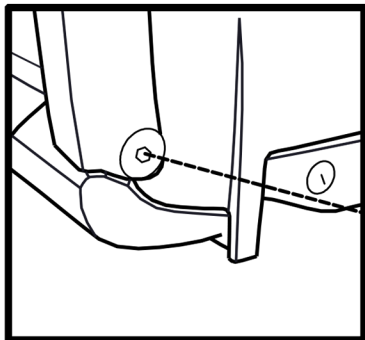

Mudflaps front Renault Sandero Stepway 2010->

Preparation

1x  - Original screw

Installation

1x  - Original screw
3x  - Screw $\varnothing 4,2 \times 16 \text{mm}$

Art.: EXP.NLF.41.28.F11

! Optionally for better fit fasten
by screw in specified point

Set package

Mudflap - 2pcs.; Screw $\varnothing 4,2 \times 16 \text{mm}$ - 6pcs.