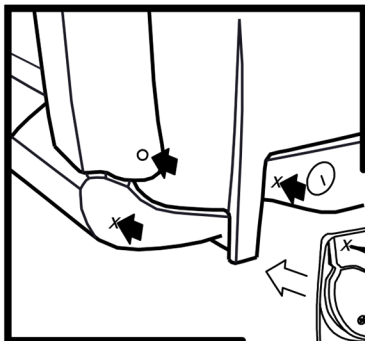

Mudflaps front Renault Sandero Stepway 2010->

Preparation

1x  - Original screw

Installation

1x  - Original screw
3x  - Screw $\varnothing 4,2 \times 16 \text{mm}$

Art.: EXP.NLF.41.28.F11

! Optionally for better fit fasten
by screw in specified point

Set package

Mudflap - 2pcs.; Screw $\varnothing 4,2 \times 16 \text{mm}$ - 6pcs.