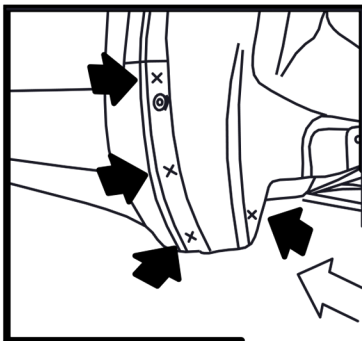

Mudflaps front Opel Mokka 2012->

Preparation

Installation

1x  Screw $\varnothing 4,2 \times 16$ mm.

Art: EXP.NLF.37.30.F13

Set package

Mudflap - 2 pcs

Screw $\varnothing 4.2 \times 16$ mm - 8 pcs