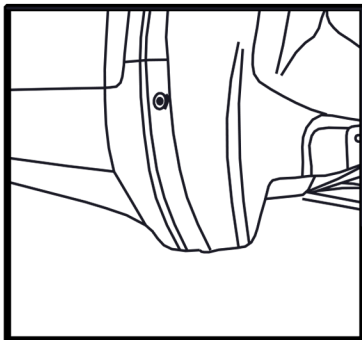

Mudflaps front Opel Mokka 2012->

Preparation

Installation

1x  Screw $\varnothing 4,2 \times 16$ mm.

Art: EXP.NLF.37.30.F13

Set package

Mudflap - 2 pcs

Screw $\varnothing 4.2 \times 16$ mm - 8 pcs