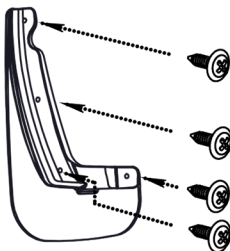

Mudflaps front Opel Mokka 2012->

Preparation

Installation

1x  Screw $\varnothing 4,2 \times 16$ mm.

Art: EXP.NLF.37.30.F13

Set package

Mudflap - 2 pcs

Screw $\varnothing 4.2 \times 16$ mm - 8 pcs