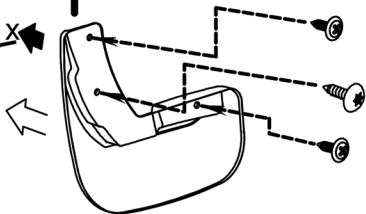

### Preparation

1x  - Original screw

### Installation

1x  - Original screw

2x  - Screw  $\phi$  4,2x16 mm

Art.: EXP.NLF.37.24.F14

**Set package**

Mudflap - 2pcs.

Screw  $\phi$  4,2x16 mm - 4pcs.