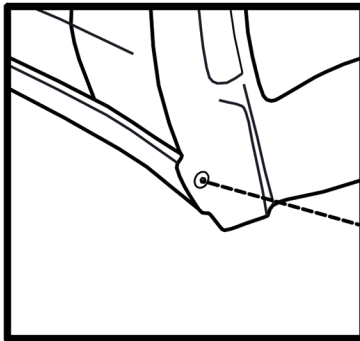

Mudflaps front

OPEL Zafira Tourer, 2012->

Preparation

1x - Original screw