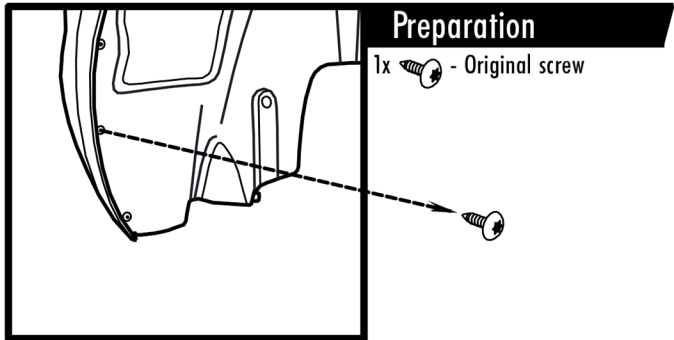

# Mudflaps rear OPEL Zafira Tourer 2012->

Art.: EXP.NLF.37.24.E14

**Set package**

Mudflap - 2 pcs.  
Screw  $\varnothing 4,2 \times 16$  mm - 6 pcs.