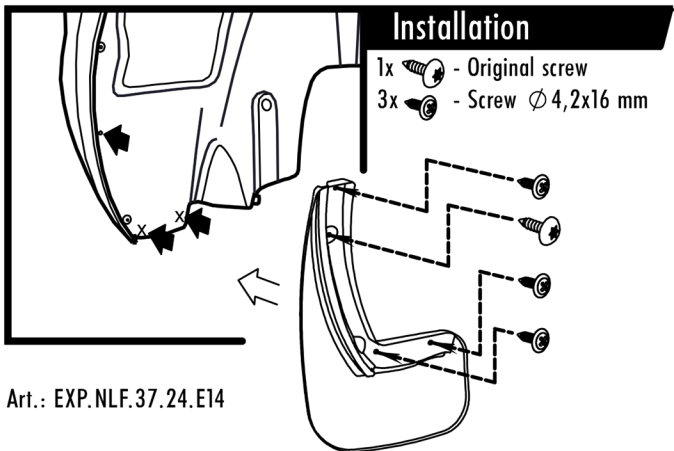

# Mudflaps rear OPEL Zafira Tourer 2012->

Art.: EXP.NLF.37.24.E14

**Set package**

Mudflap - 2 pcs.  
Screw  $\varnothing 4,2 \times 16$  mm - 6 pcs.