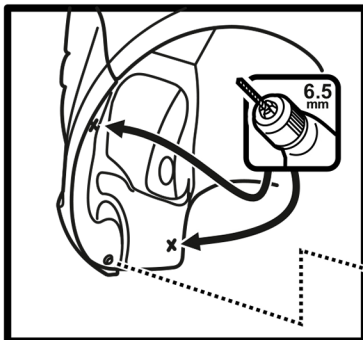

Mudflaps rear Opel Corsa D 2006 →

Preparation

1x - Original screw