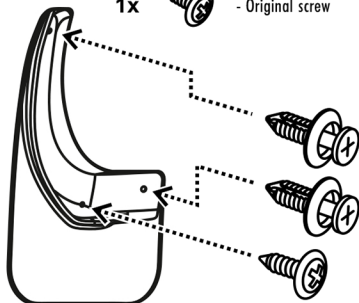

## Preparation

1x  - Original screw

## Installation

2x  - Plastic rivet  $\varnothing 6.5\text{mm}$

1x  - Original screw

Art.: EXP.NLF.37.14.E11

Set package

Mudflap - 2шт.  
Plastic rivet  $\varnothing 6.5 \times 18$  - 4pcs.