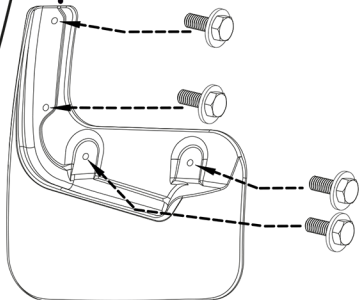

### Installation

4x Original bolt

Art.: EXP.NLF.35.31.E15

Set package

Mudflap - 2pcs.