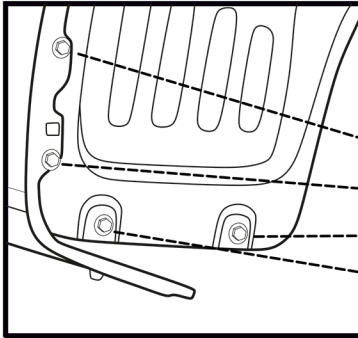

Mudflap rear

MITSUBISHI L200, 2019->

Preparation

Dismantle original mudflap.

4x Original bolt