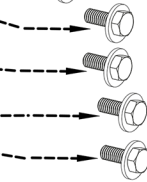

### Installation

4x Original bolt

Art.: EXP.NLF.35.31.E15

Set package

Mudflap - 2pcs.