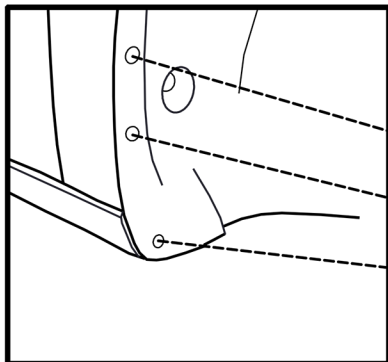

Mudflaps front FORD Focus 3,x6. 2015->

Preparation

3x  - Original screw

Installation

1x  - Screw $\phi 4,2 \times 16$ mm

3x  - Original screw

ART.: EXP.NLF.16.72.F11

Set package

Mudflap - 2 pcs Screw $\phi 4,2 \times 16$ mm - 2 pcs.