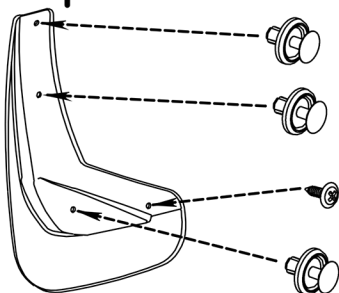

Mudflaps front FORD Focus 3,x6. 2015->

Preparation

3x  - Original screw

Installation

1x  - Screw $\phi 4,2 \times 16$ mm

3x  - Original screw

ART.: EXP.NLF.16.72.F11

Set package

Mudflap - 2 pcs Screw $\phi 4,2 \times 16$ mm - 2 pcs.