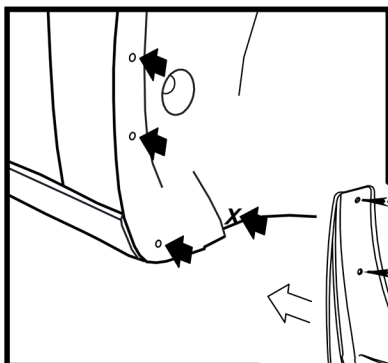

Mudflaps front FORD Focus 3,x6. 2015->

Preparation

3x  - Original screw

Installation

1x  - Screw $\phi 4,2 \times 16$ mm

3x  - Original screw

ART.: EXP.NLF.16.72.F11

Set package

Mudflap - 2 pcs Screw $\phi 4,2 \times 16$ mm - 2 pcs.