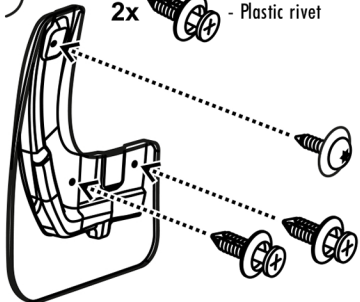

## Preparation

1x  - Original screw

## Installation

1x  - Original screw

2x  - Plastic rivet

Art.: EXP.NLF.16.03.F11

Set package

Mudflap - 2 pcs

Plastic rivet  $\varnothing$  6.5x18 - 4pcs