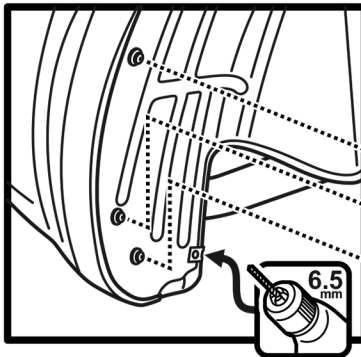

Mudflaps rear

Ford Focus II 2004→

Preparation

3x

- Original screw